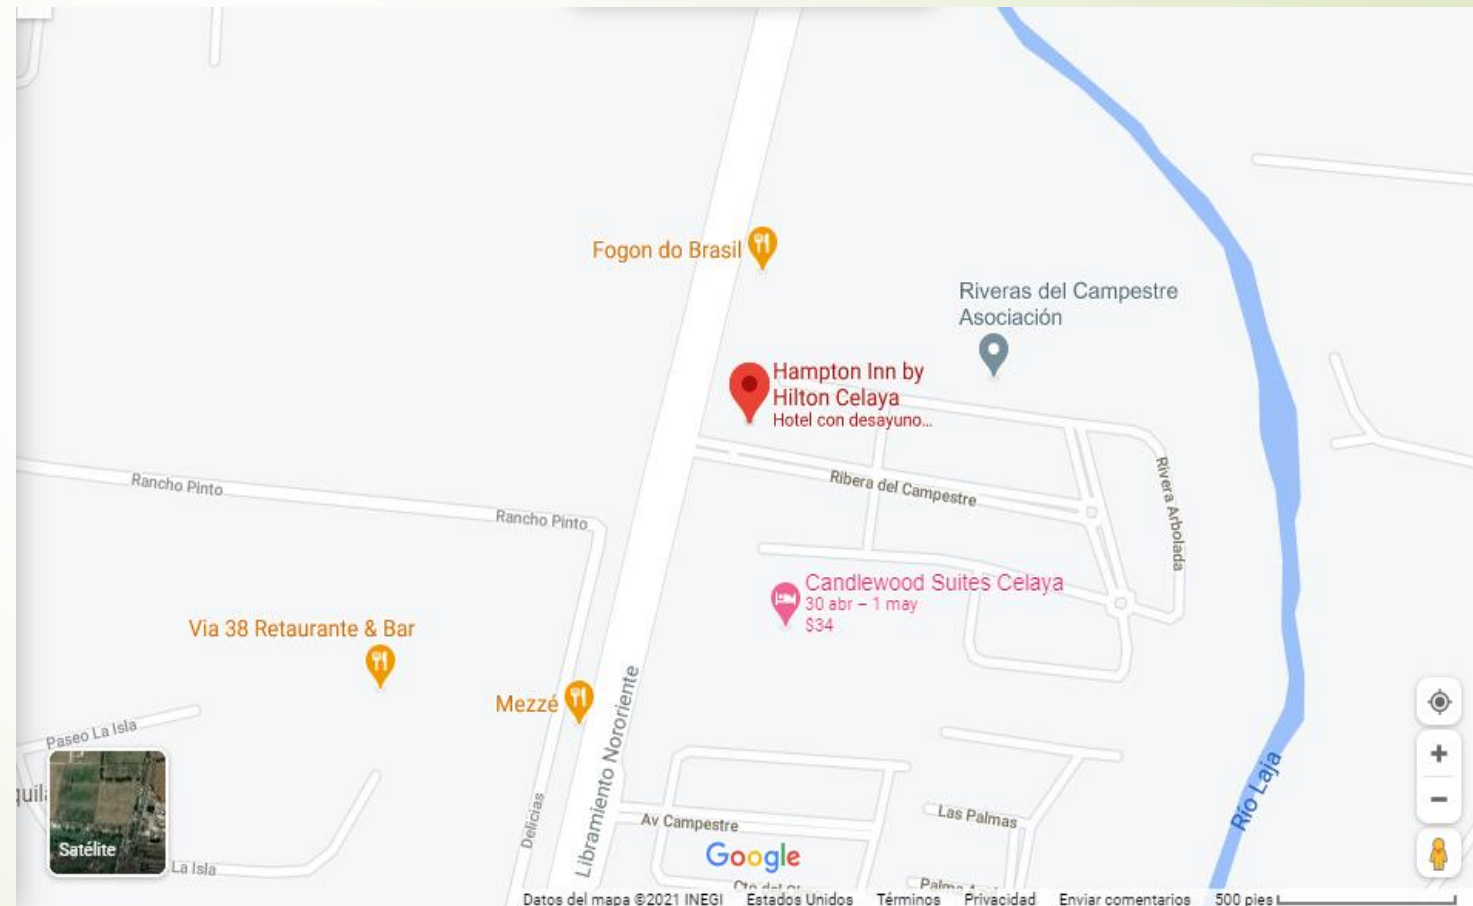

UBICACION

Eje Nor Oriente 223 Col. Riveras del Campestre C.P. 38088 Celaya Guanajuato

- A 200 Mts de Plaza Comercial Galerías Celaya
- A 2 Minutos de las principales Salidas Autopistas Queretaro, CDMX , Salamanca e Irapuato.
- A 6 Minutos de la Zona Industrial
- A 8 Minutos de la Terminal de Autobuses
- A 9 Minutos de los Principales Parques Industriales

Parques Industriales

NOVO PARK

4 km

PIBSA

3 km

ADVANCE

3 km

AMISTAD BAJIO

17 km

PLANTA HONDA

11 km

Viajeros de Placer / Turismo

CENTRO HISTORICO

5 km

RECORRIDO TURISTICO

6 km

MUSEO DE LAS MOMIAS

8 km

SAN MIGUEL DE ALLENDE

58 km

GUANAJUATO

85 km

A woman with long dark hair, wearing a white face mask and clear gloves, is shown from the side, reaching for a white hand sanitizer pump dispenser on a counter. The background is a blurred indoor setting with large windows and another person in the distance. The entire image has a blue color cast.